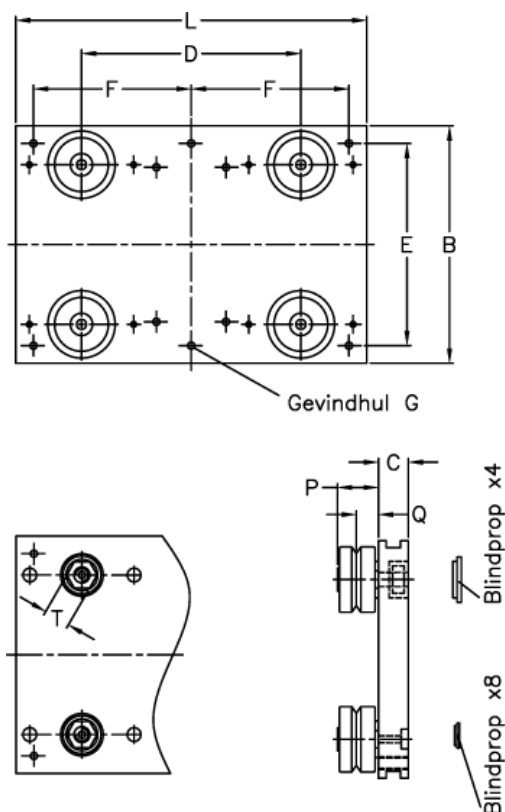

Article number: 057113050160100

Description: Hepco GV3 carriage AU 50 25 L160

## Measures

B	= 112	K	= 18.0
C	= 14.00	L	= 160
d	= 100	P	= 16.6
E	= 95	Q	= 9.00
F	= 140	Threaded hole G = 4 x M6	
For bearing	= 25		
For slide	= S/NS 50		
H	= 103.5		